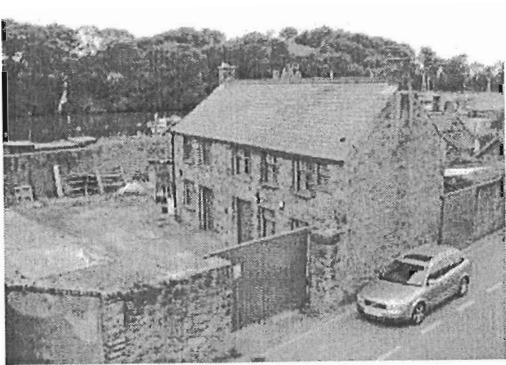

Cei Llechi Caernarfon
Slate Quay Caernarfon