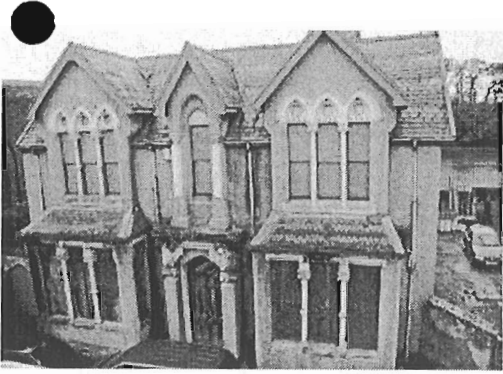

Cei Llechi Caernarfon
Slate Quay Caernarfon